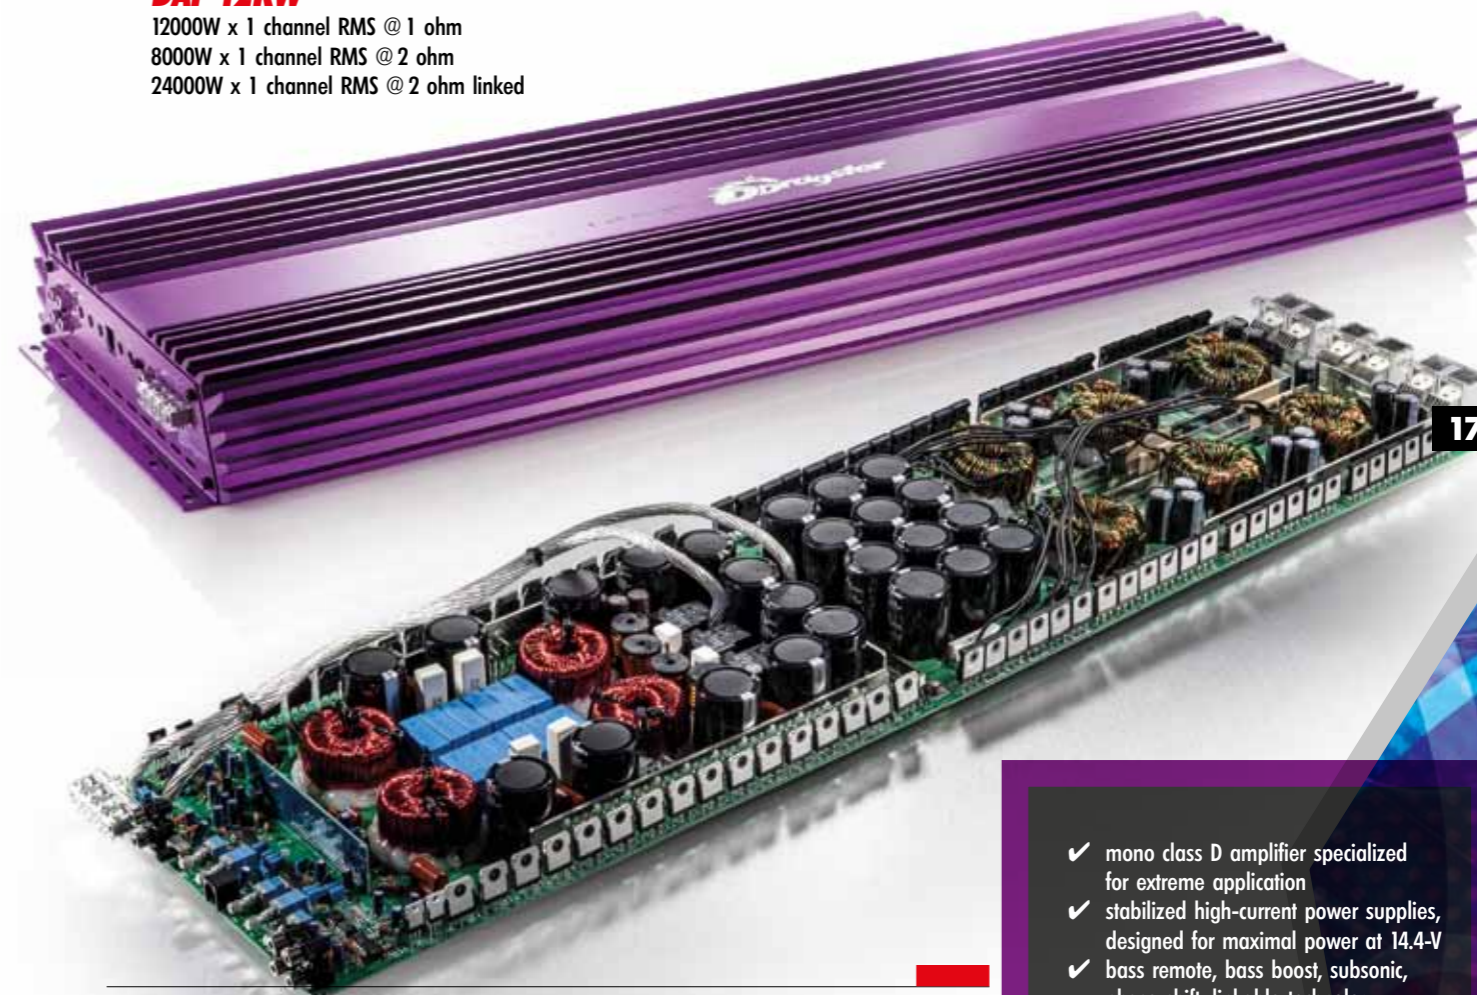

DAF 12KW

12000W x 1 channel RMS @ 1 ohm
8000W x 1 channel RMS @ 2 ohm
24000W x 1 channel RMS @ 2 ohm linked

SPECS

	MONOBLOCK CLASS D			
	DAF 3001	DAF 5001	DAF 7001	DAF 12KW
RMS power @ 2 ohm 14.4V	W 2500x1	3500x1	4800x1	8000x1
RMS power @ 1ohm 14.4V	W 3000x1	5100x1	7100x1	12000x1
THD @ max power	% <0,05	<0,05	<0,05	<0,05
frequency response @ -3dB	Hz 20~230	20~230	20~230	20~230
signal/noise (weight A)	dB >100	>100	>100	>100
input level adjustment	6V~200mV	6V~200mV	6V~200mV	6V~200mV
damping factor @ 100Hz	# >200	>200	>250	>250
suggested on line fuse	A 200	200	400	800
LP crossover frequency	Hz 35~250	35~250	35~250	35~250
crossover slope	dB/oct 24	24	24	24
phase	° 0~180	0~180	0~180	0~180
variable bass boost @ 45Hz	dB 0~9	0~9	0~9	0~9
variable subsonic filter	Hz 10~50	10~50	10~50	10~50
remote sub level control	yes	yes	yes	yes
RCA line out	yes	yes	yes	yes
dimension (WxHxL)	mm 260x69x400	260x69x540	260x69x650	300x71x880

- ✓ mono class D amplifier specialized for extreme application
- ✓ stabilized high-current power supplies, designed for maximal power at 14.4-V
- ✓ bass remote, bass boost, subsonic, phase shift, linkable technology,
- ✓ LP crossover
- ✓ RCA line out
- ✓ exclusive Dragster wing profile heat sink in purple finishing